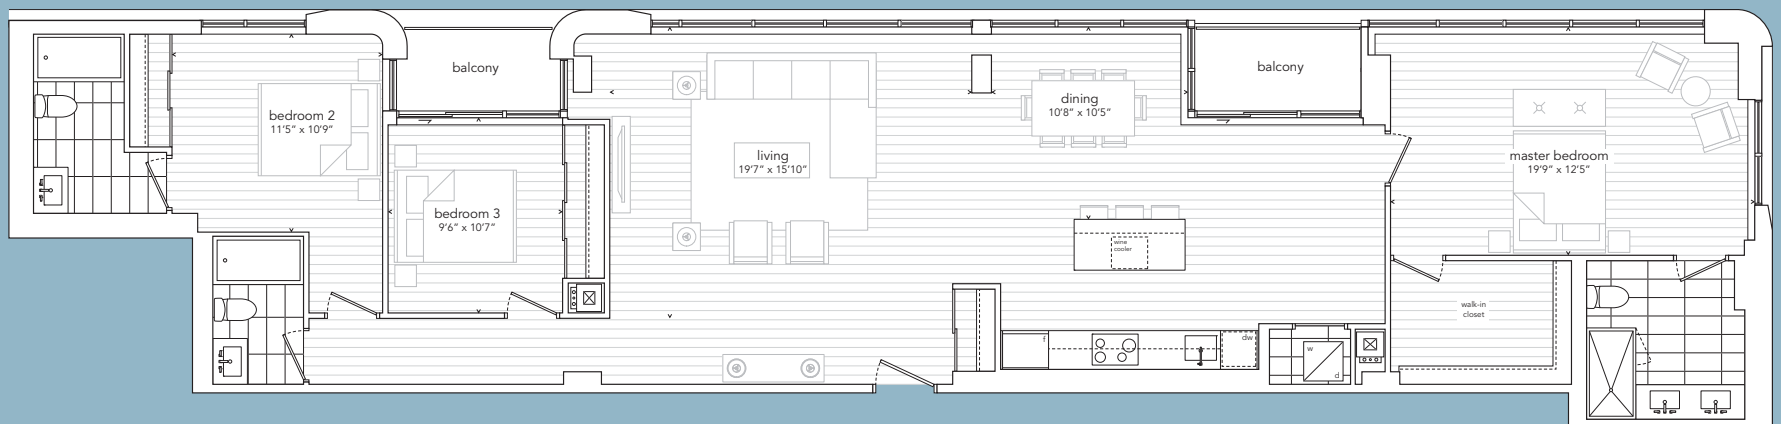

AVENUE
YORKVILLE

151

SKYPH01 | **THREE BEDROOM**
1,822 SF + 97 SF BALCONIES

All sizes and specifications are subject to change without notice. E.&O.E.