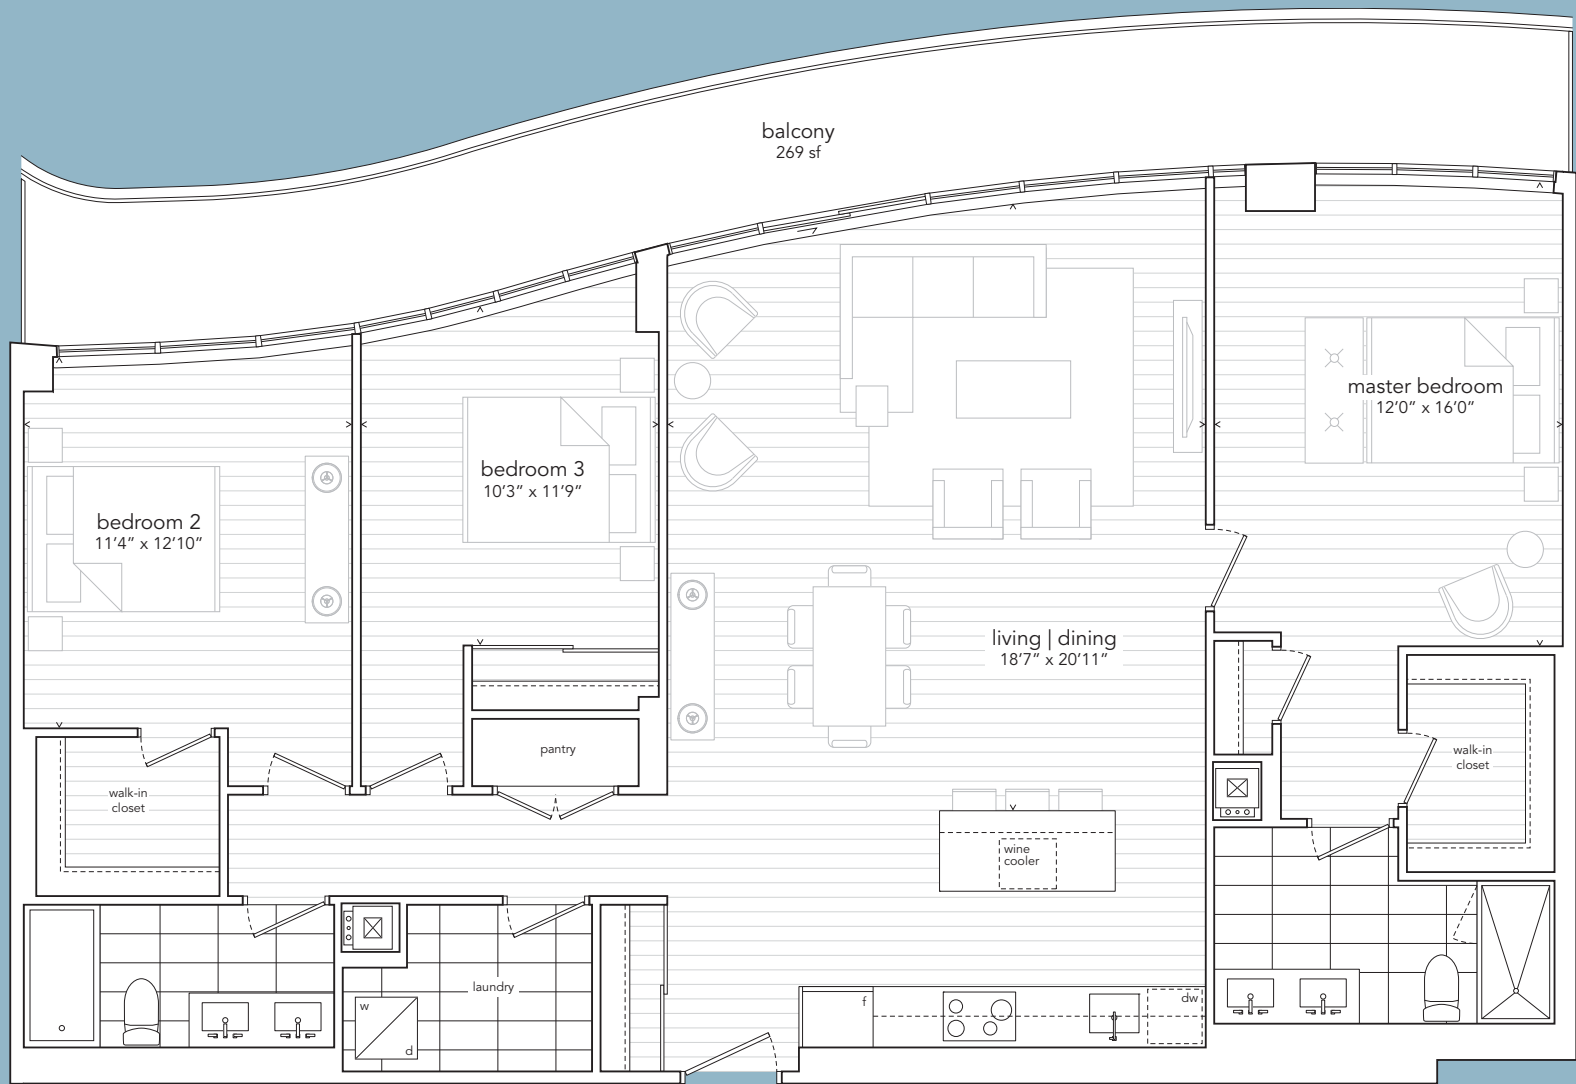

SKYPH03 | THREE BEDROOM
1,558 SF + 269 SF BALCONY

SUITE CAN BE CONVERTED TO TWO BEDROOM.