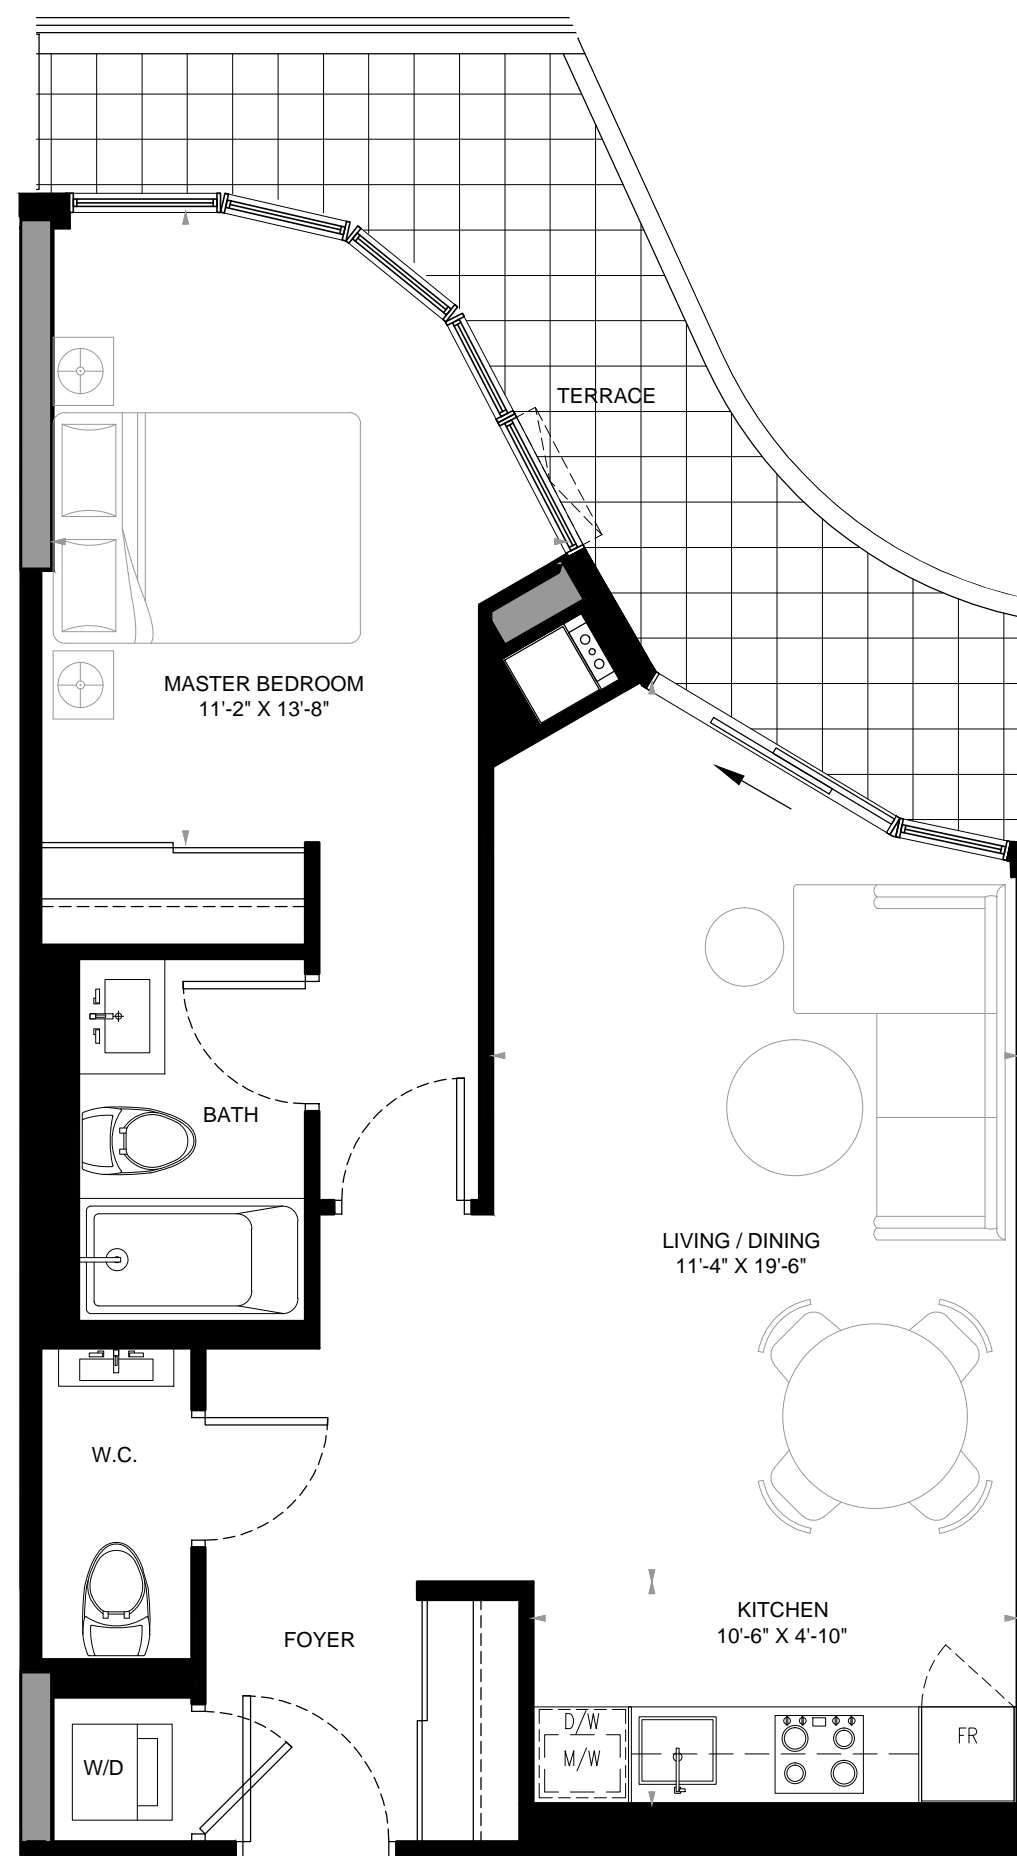

ONE BEDROOM

651 SQUARE FEET

Level 2

202

TERRACE: 141 SQUARE FEET