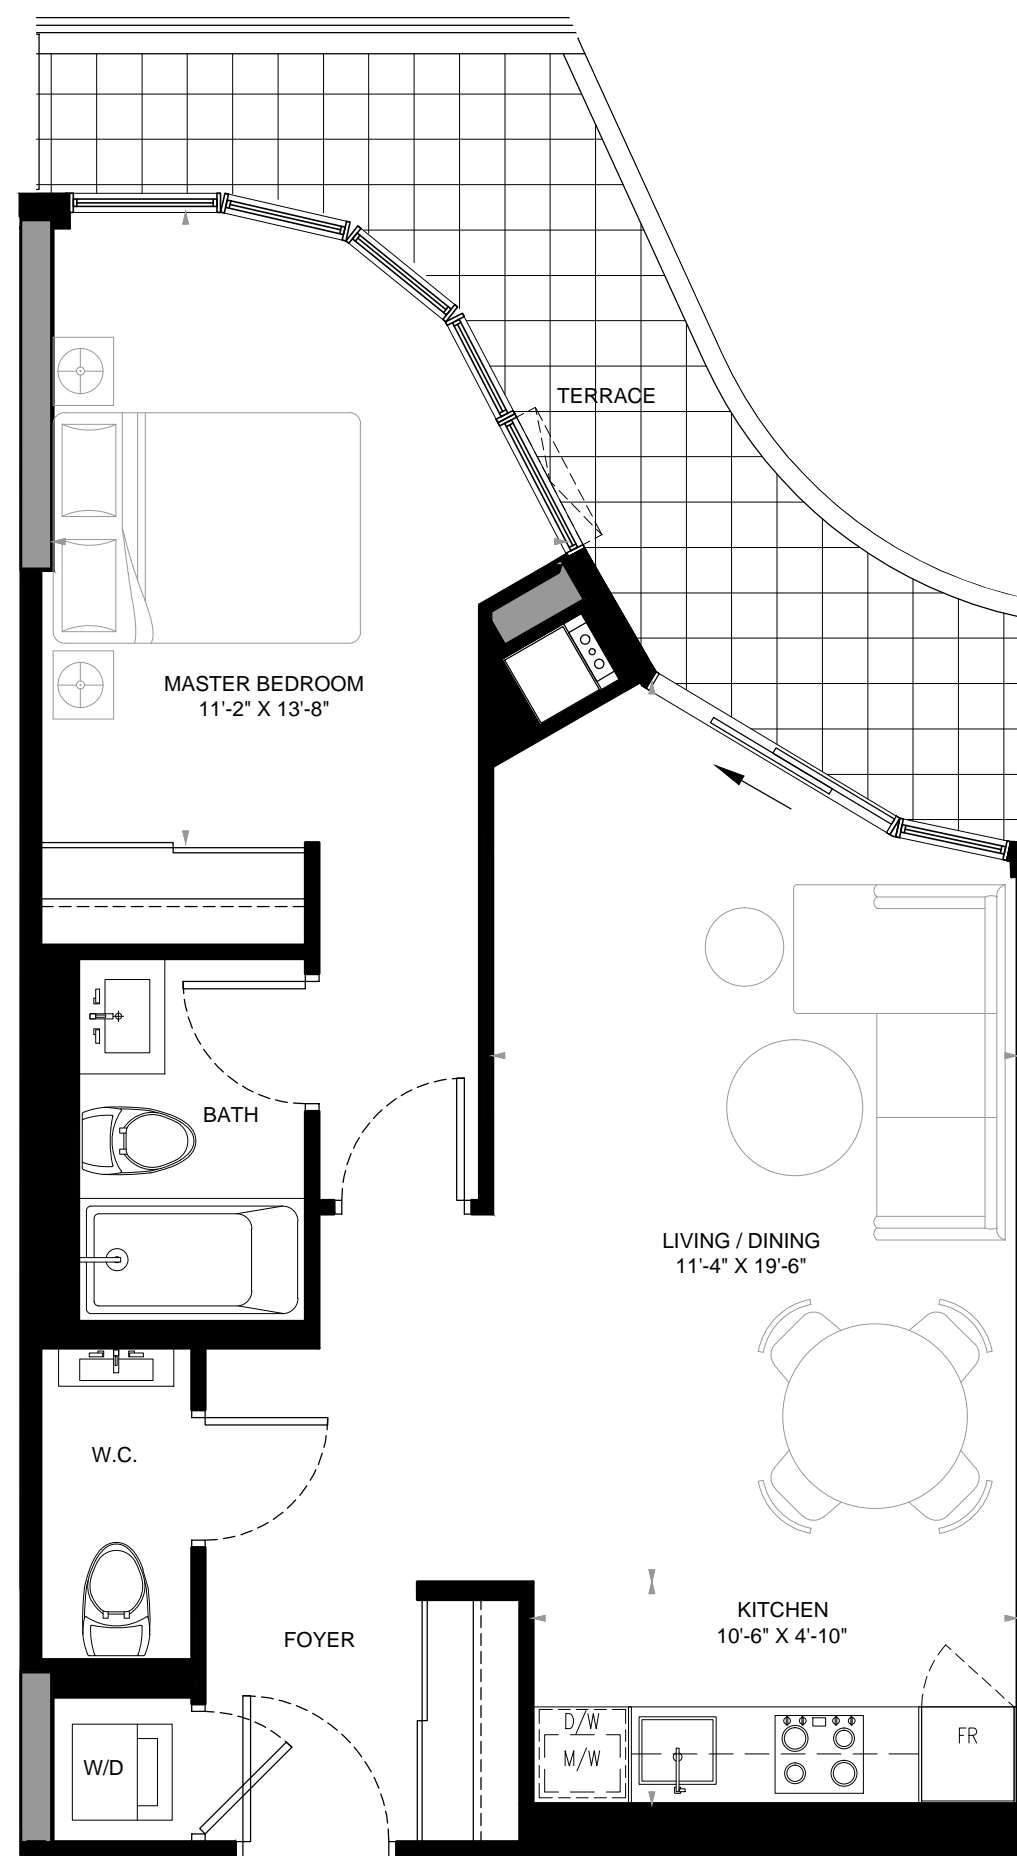

# ONE BEDROOM

651 SQUARE FEET

## Level 2

# 202

TERRACE: 141 SQUARE FEET