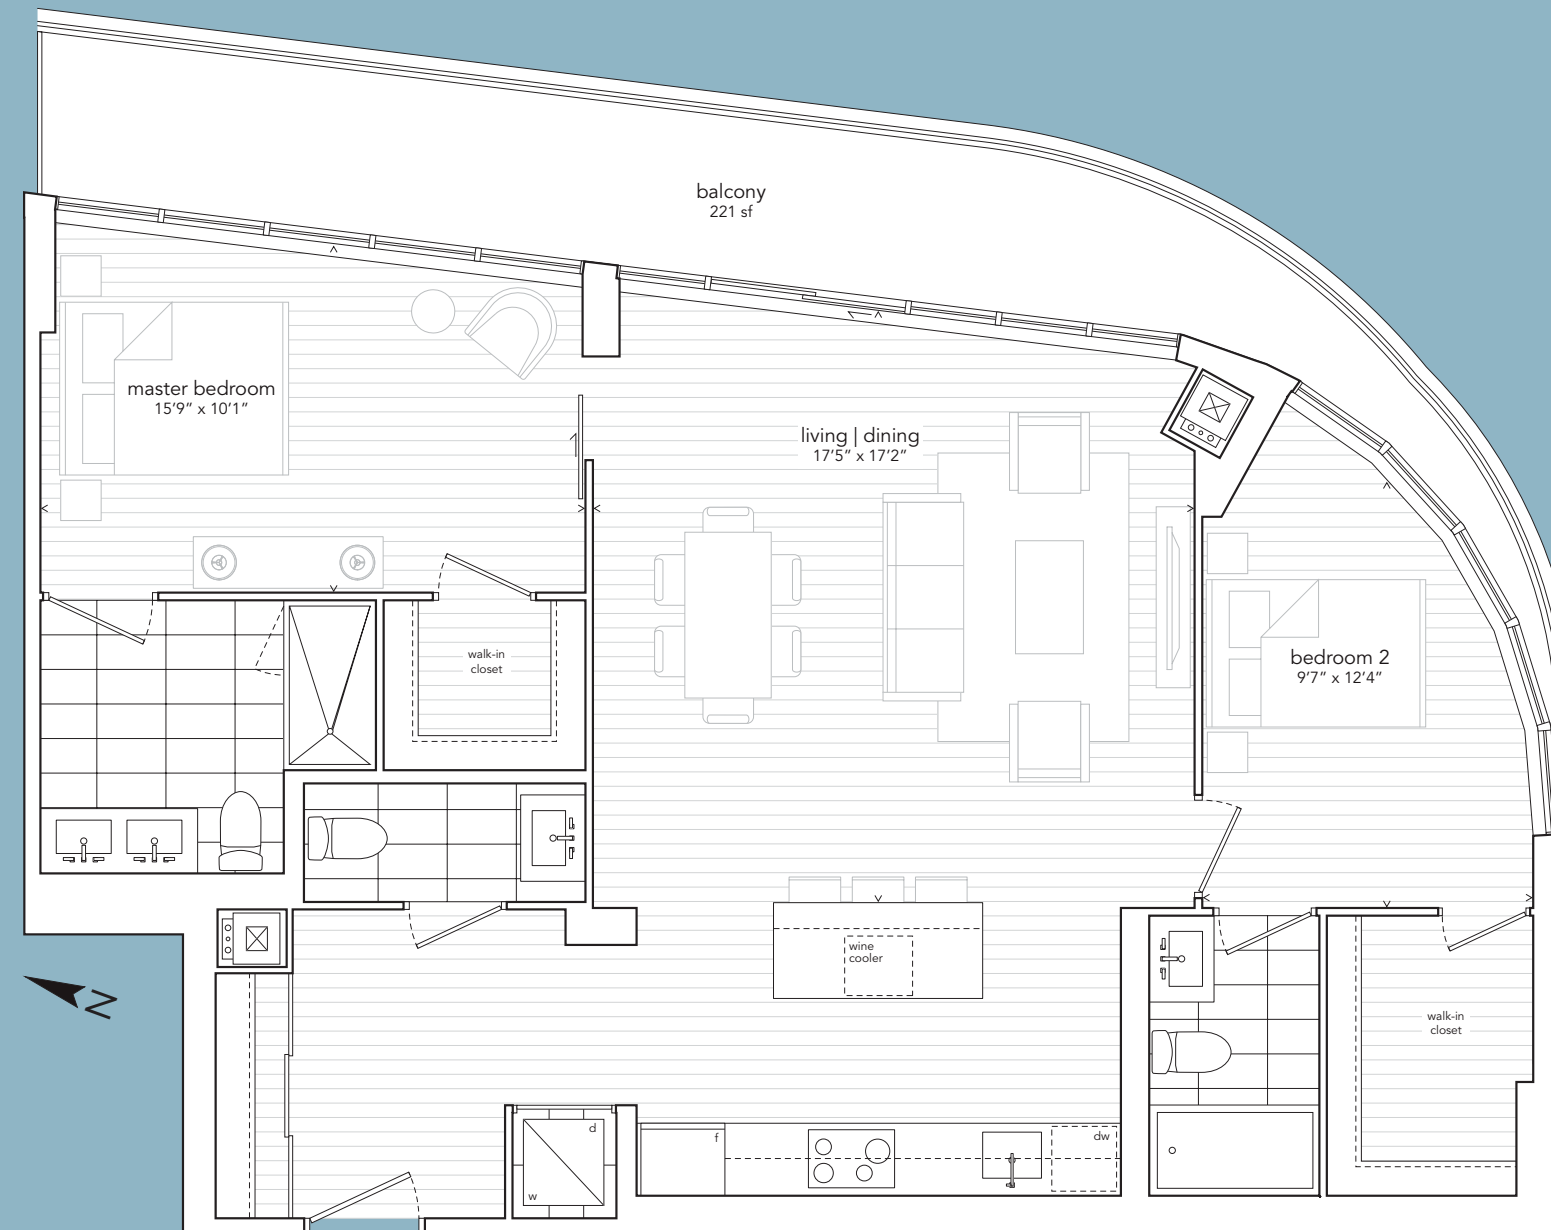

AVENUE 151
YORKVILLE

UPH06 | TWO BEDROOM
1,136 SF + 221 SF BALCONY