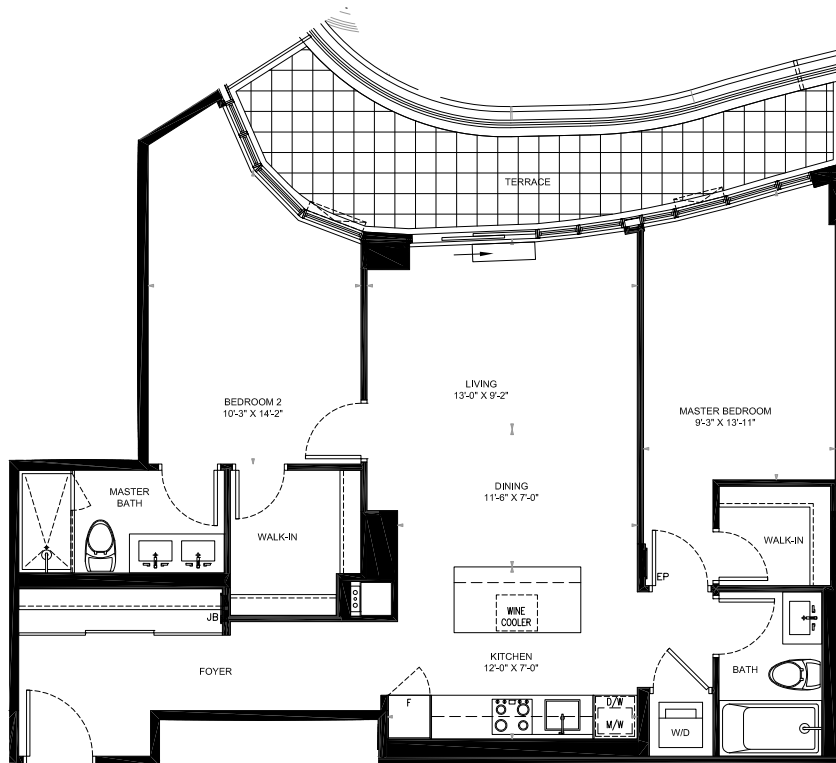

TWO BEDROOM  
977 SQUARE FEET

Level 8

LPH04

TERRACE: 167 SQUARE FEET