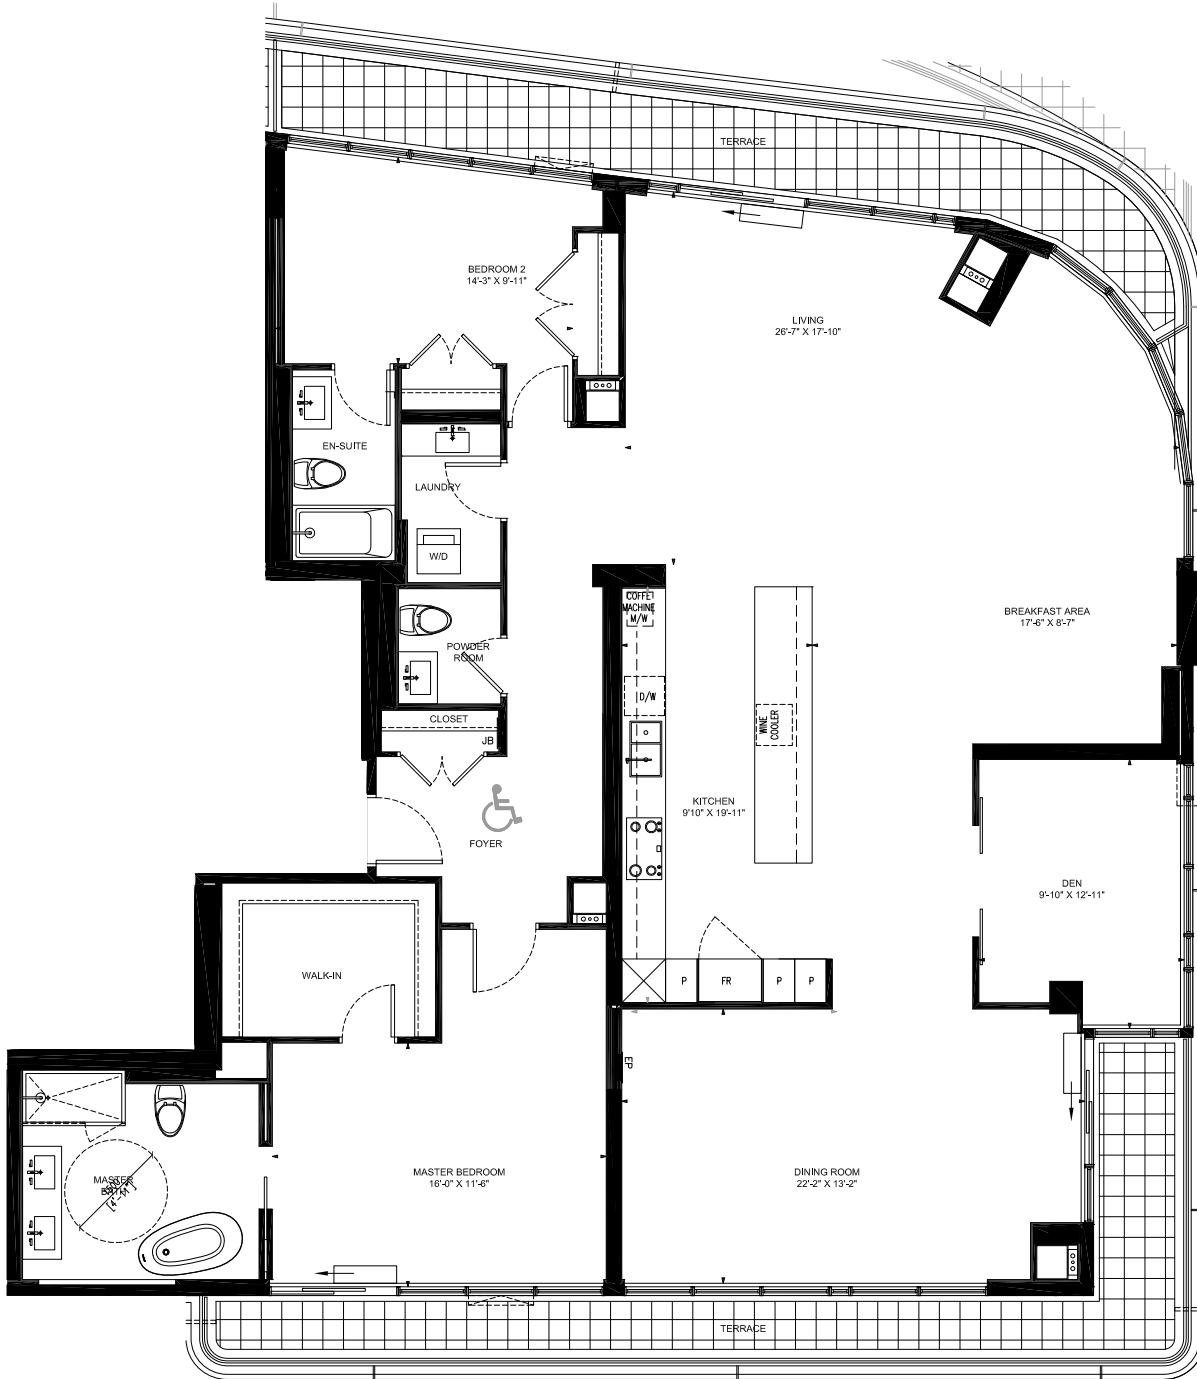

TWO BEDROOM + DEN  
2,389 SQUARE FEET

Level 8

LPH06

TERRACE: 519 SQUARE FEET