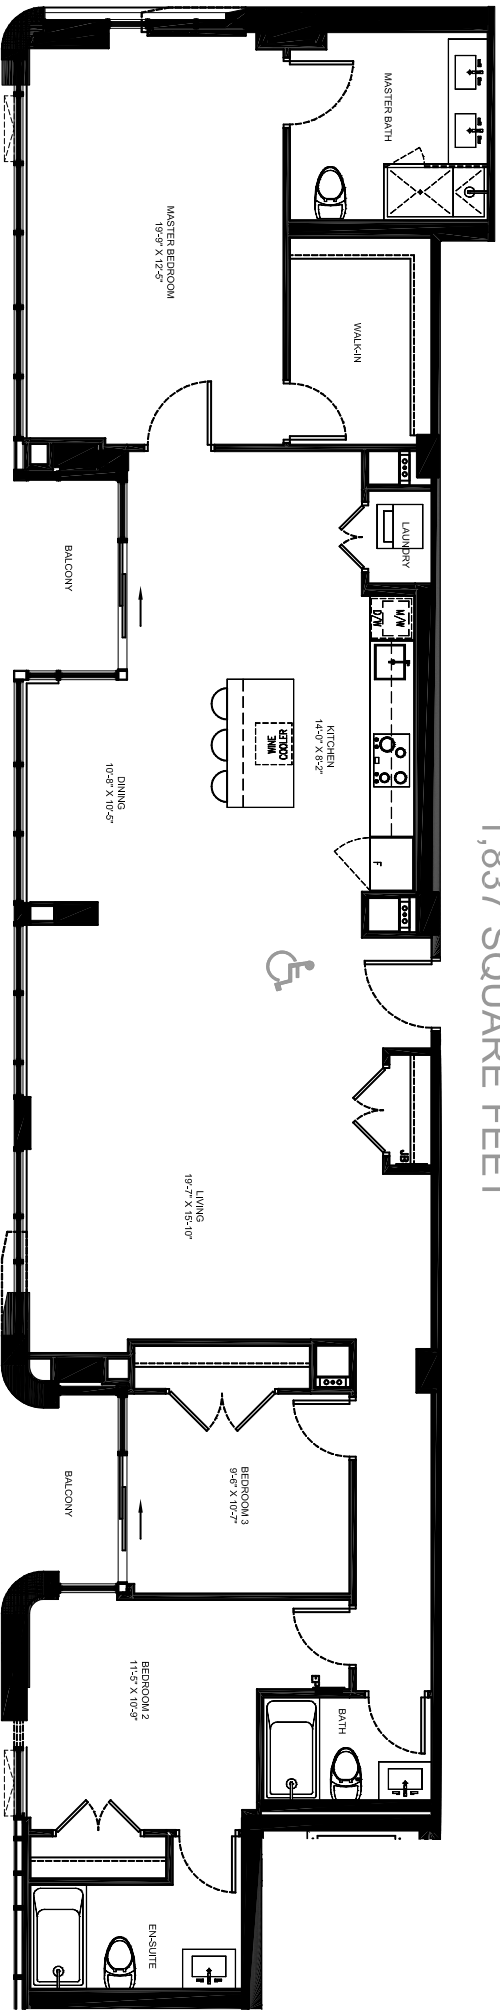

AVENUE 151
YORKVILLE

THREE BEDROOM

1,837 SQUARE FEET

Level 10

1001

BALCONY: 97 SQUARE FEET

All sizes and specifications are subject to change without notice. E.&O.E.