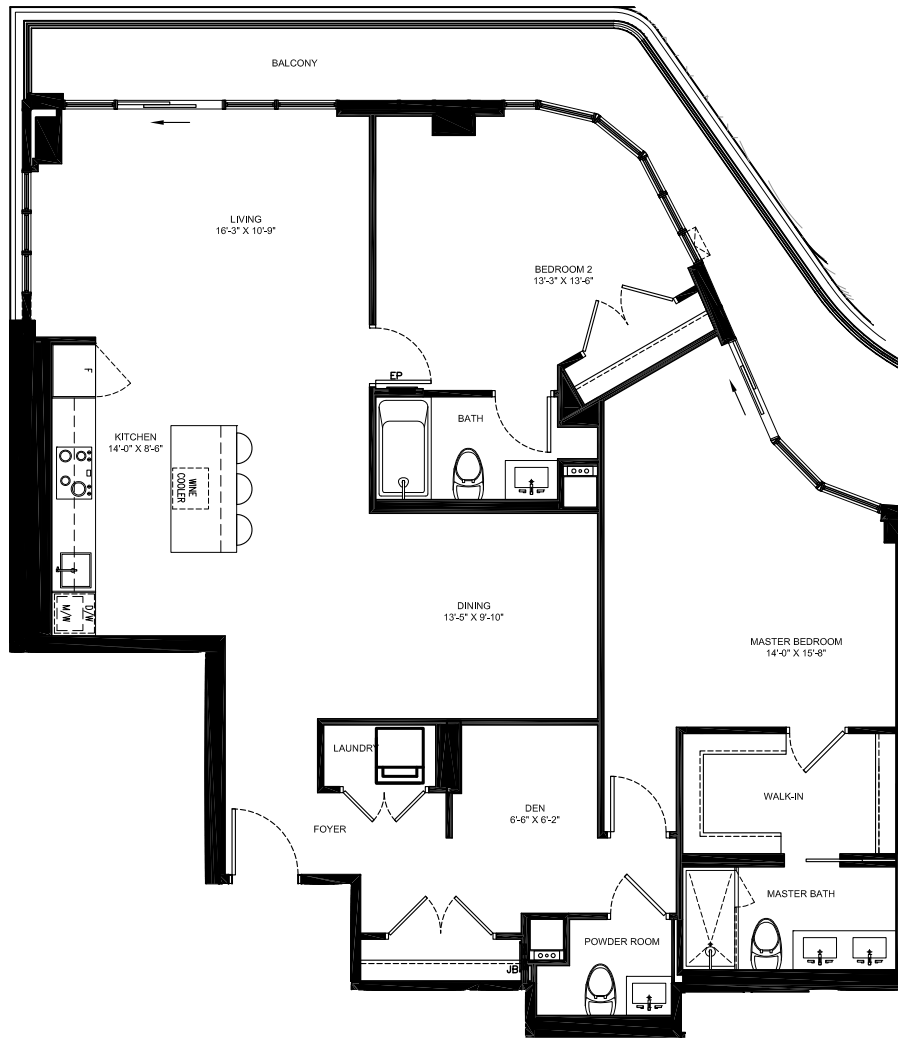

TWO BEDROOM + DEN

1,485 SQUARE FEET

Level 10

1002

BALCONY: 252 SQUARE FEET