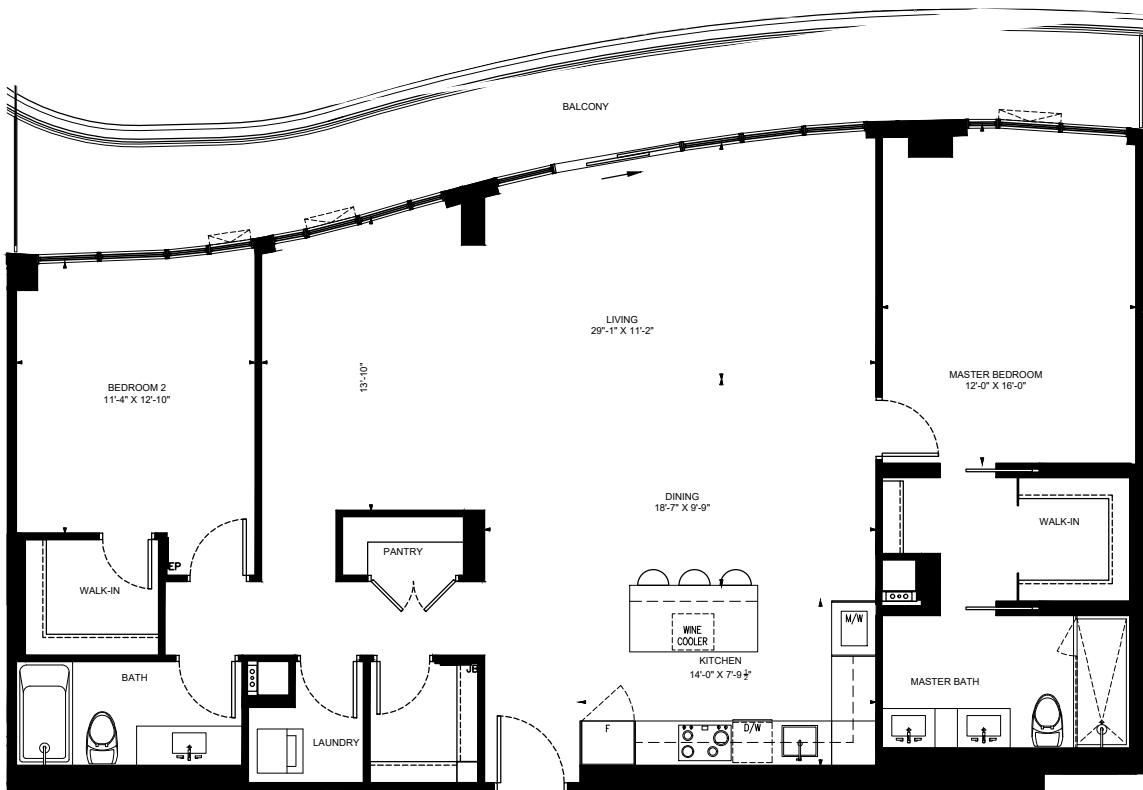

THREE BEDROOM  
1,558 SQUARE FEET

Level 10

1003

BALCONY: 269 SQUARE FEET