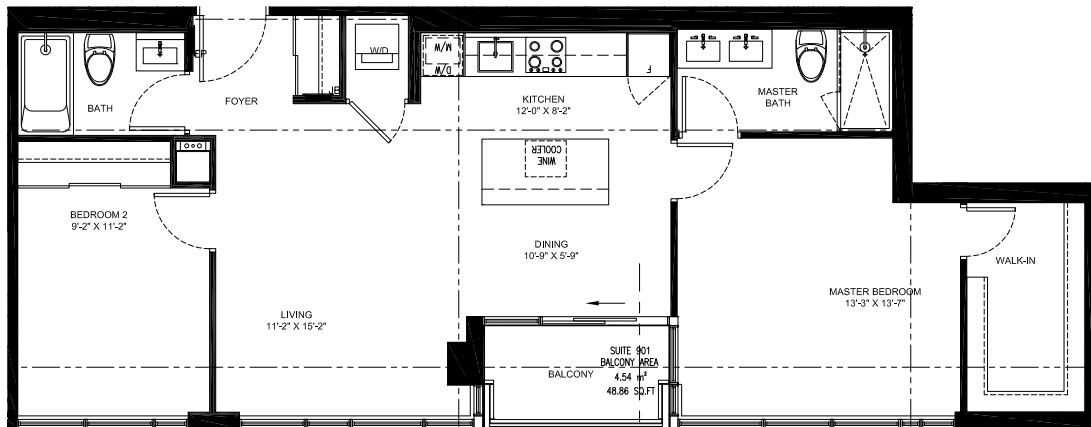

TWO BEDROOM

951 SQUARE FEET

Level 9

UPH01

BALCONY: 51 SQUARE FEET