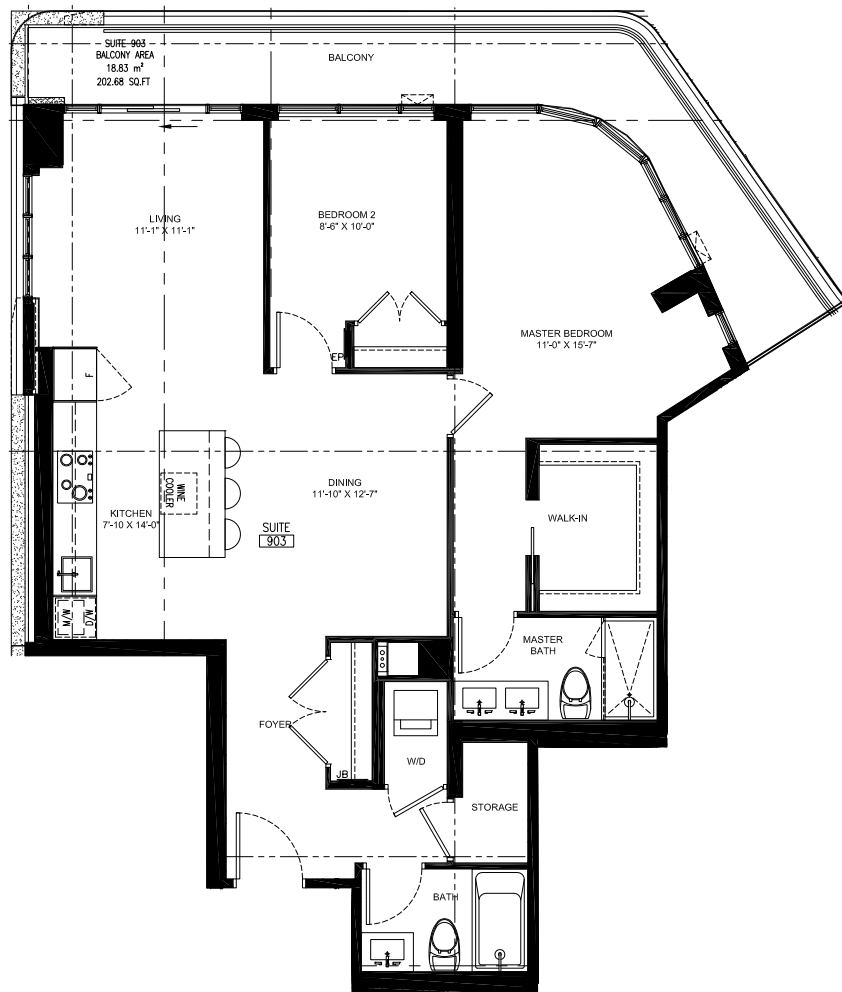

TWO BEDROOM
1,086 SQUARE FEET

Level 9

UPH03

BALCONY: 202 SQUARE FEET