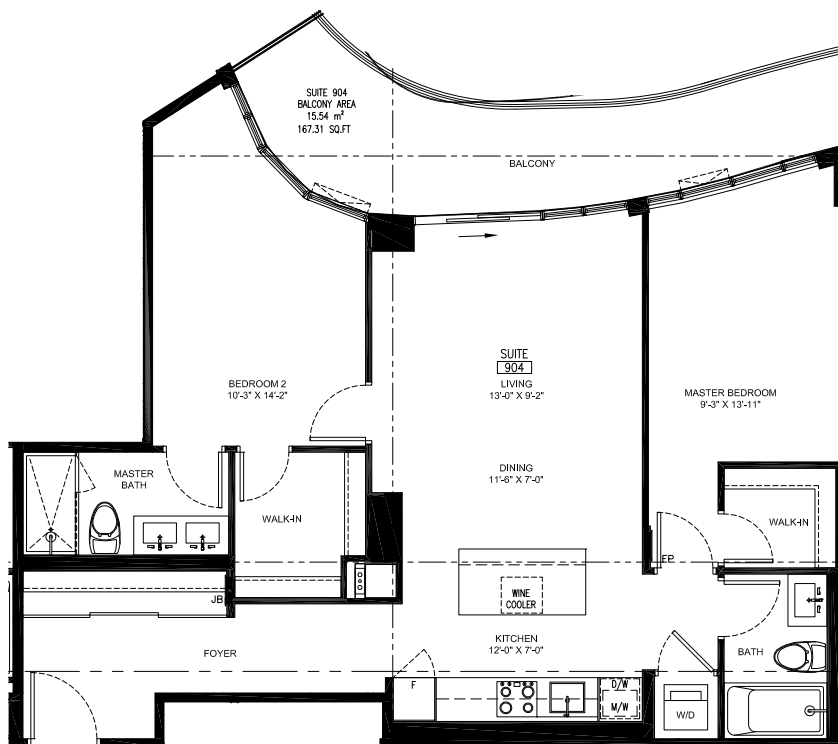

# TWO BEDROOM

977 SQUARE FEET

Level 9

## UPH04

BALCONY: 167 SQUARE FEET