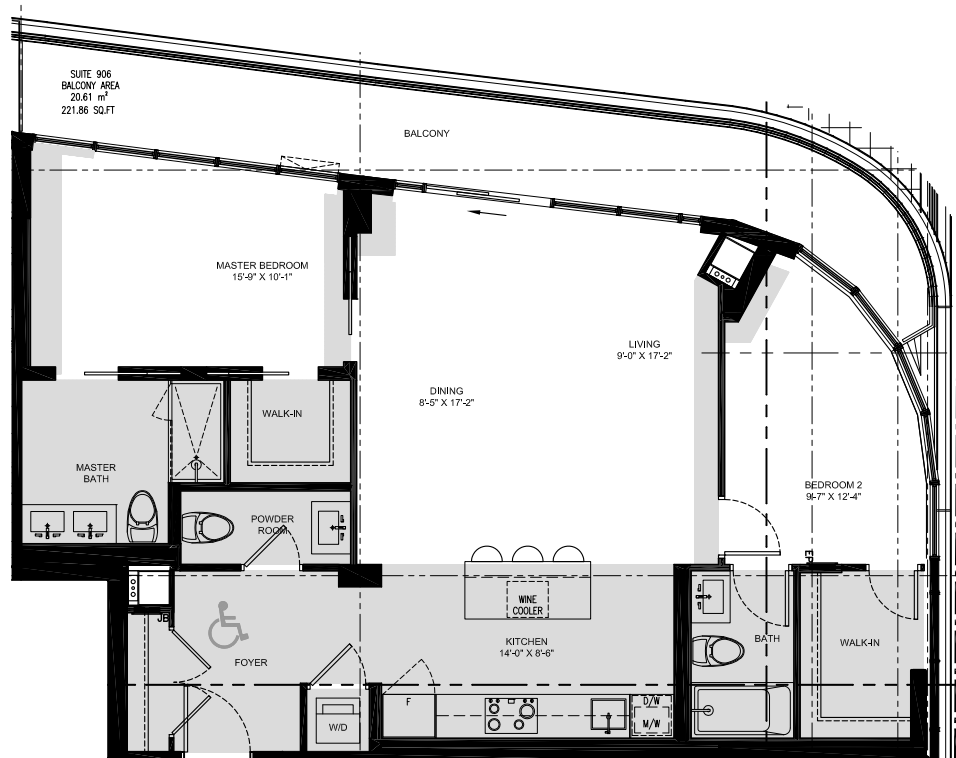

TWO BEDROOM  
1,144 SQUARE FEET

Level 9

UPH06

BALCONY: 221 SQUARE FEET